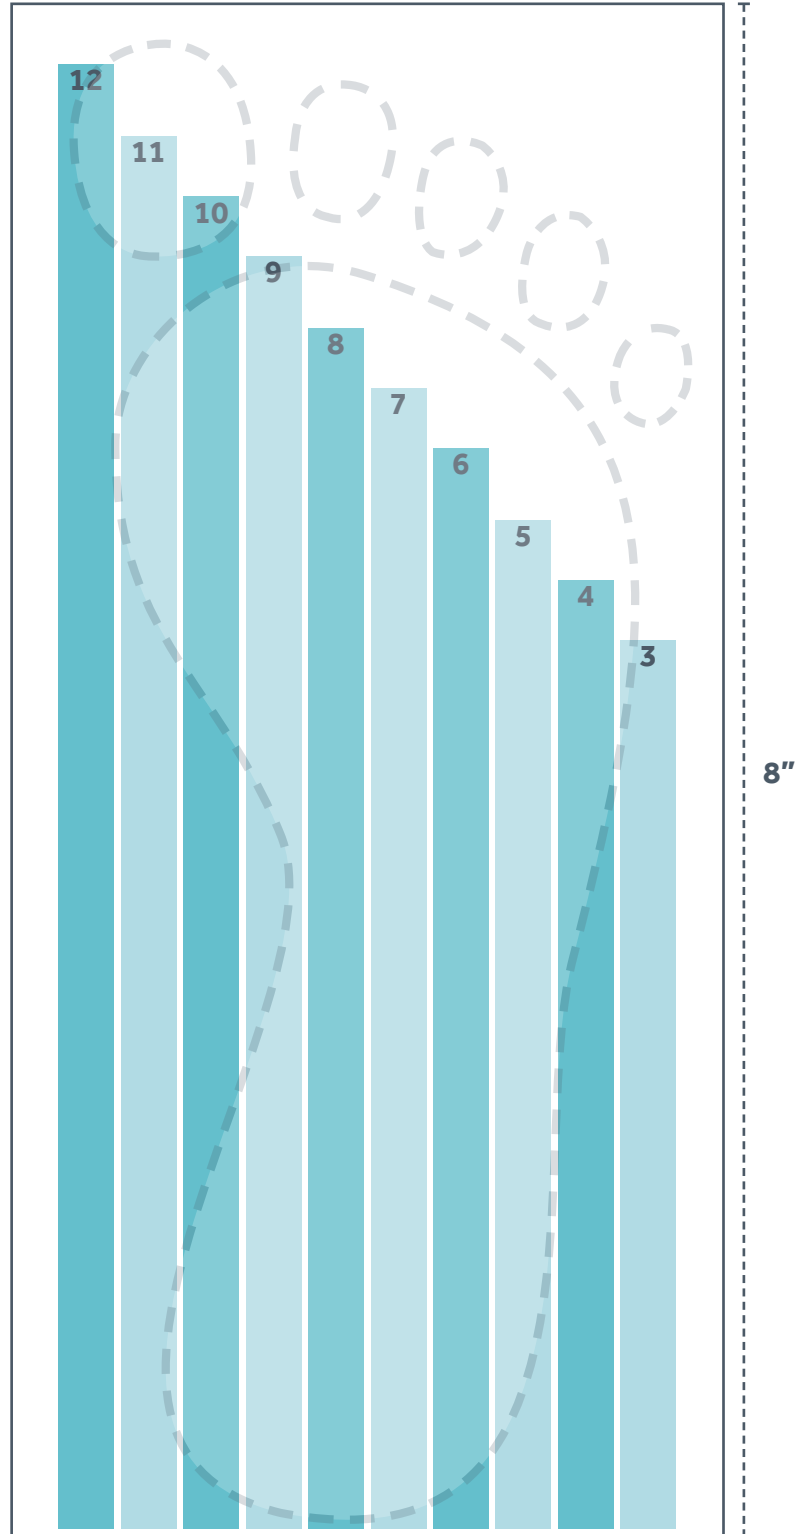

surestep

▶ footwear measuring guide

kids feet grow fast,
measure every time you order!

▶ accuracy check

Before using this sizing chart, be sure it has printed to scale by measuring the box with a ruler. The height of the box should be 8". If the measurement is not correct, please check your print settings and make sure the page scaling option is set to 'none'. If problems persist, please feel free to give our customer service representatives a call for assistance.

▶ instructions

For an accurate fit, please follow these guidelines carefully:

- Measure your child's feet with their socks on.
- Place this sizing chart on a hard flooring surface, and have you child place their heel at the bottom of the chart, where indicated.
- Remember to always measure both feet and order the shoe that fits the larger of the two.

place heel here ▶

surestep

► Sizing Chart

To ensure an accurate fit, please reference this sizing chart and the measuring guide before ordering your pair of Surestep shoes.

posterior calcaneus to the apex of the 1 st met-head		full footlength measurement		size
Inches	Centimeters	Inches	Centimeters	
4 ⁷ / ₈ " - 5 ¹ / ₄ "	13-14	7 ⁵ / ₈ "	19	12
4 ⁵ / ₈ " - 5"	12-13	7 ¹ / ₄ "	18	11
4 ³ / ₈ " - 4 ³ / ₄ "	11-12	6 ¹⁵ / ₁₆ "	17.5	10
4 ¹ / ₈ " - 4 ¹ / ₂ "	10.5-11.5	6 ⁵ / ₈ "	17	9
3 ⁷ / ₈ " - 4 ¹ / ₄ "	10-11	6 ¹ / ₄ "	16	8
3 ⁵ / ₈ " - 4"	9-10	5 ¹⁵ / ₁₆ "	15	7
3 ³ / ₈ " - 3 ³ / ₄ "	5.5-9.5	5 ⁵ / ₈ "	14	6
3 ¹ / ₈ " - 3 ¹ / ₂ "	8-9	5 ¹ / ₄ "	13	5
2 ⁷ / ₈ " - 3 ¹ / ₄ "	7-8	4 ¹⁵ / ₁₆ "	12	4
2 ³ / ₄ " - 3"	6.5-7	4 ⁵ / ₈ "	11	3